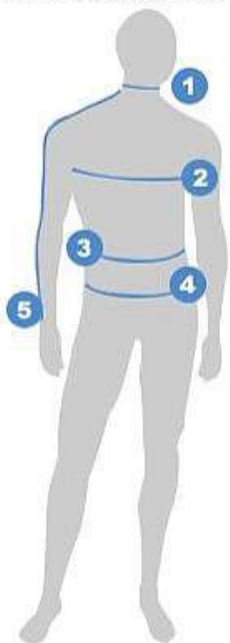

ΑΝΔΡΙΚΟ ΑΝΩ ΜΕΡΟΣ

			XS	S	M	L	XL	XXL
1	ΛΑΙΜΟΣ inches		14-14.5	15-15.5	16-16.5	17-17.5	18-18.5	19-19.5
2	ΣΤΗΘΟΣ inches		32-35	35-38	38-41	42-45	46-49	50-53
3	ΜΕΣΗ inches		27-29	30-32	33-35	36-38	39-42	43-46
4	ΓΟΦΟΙ inches		32-34	35-37	38-40	41-43	44-46	47-49
5	ΜΑΝΙΚΙ inches		32	33	34	35	36	37
UK size			XS	S	M	L	XL	XXL

			XS	S	M	L	XL	XXL
1	ΛΑΙΜΟΣ cm		36-37	38-39	41-41.5	43-44	46-47	48-50
2	ΣΤΗΘΟΣ cm		81-89	89-97	97-104	107-114	117-124	127-135
3	ΜΕΣΗ cm		68-74	76-81	84-89	91-96	99-107	109-107
4	ΓΟΦΟΙ cm		81-86	89-94	97-102	104-109	112-117	119-124
5	ΜΑΝΙΚΙ cm		81	84	86	89	91	94
FR - BE Size			38-40	42	44	46-48	50-52	54
ES Size			38-40	42	44	46-48	50-52	54
IT Size			42-44	46	48	50-52	54-56	58
DE-AT-NL Size			44-46	48	50	52-54	56-58	60